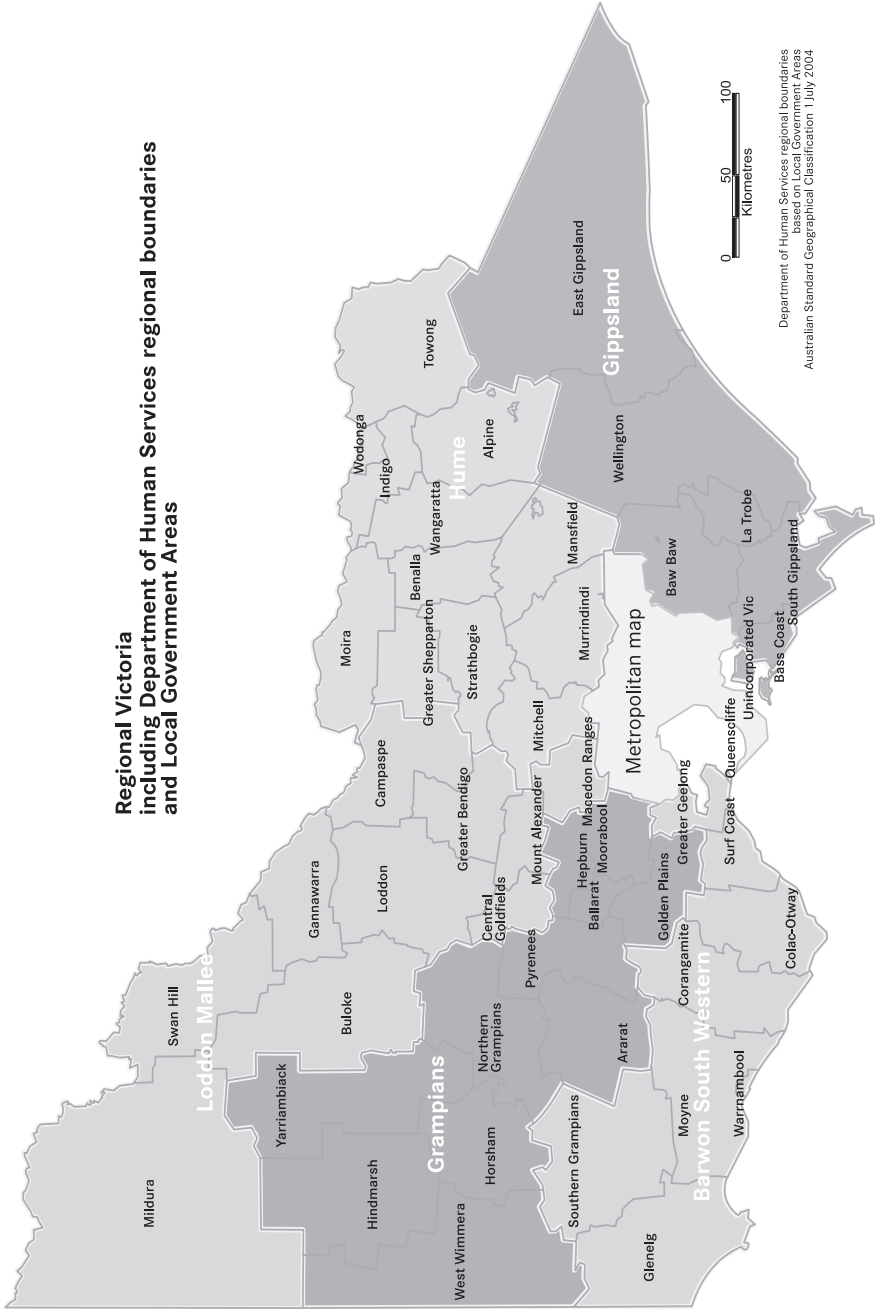

VICTORIA REGIONS AND LOCAL GOVERNMENT AREAS MAP

Regional Victoria including Department of Human Services regional boundaries and Local Government Areas